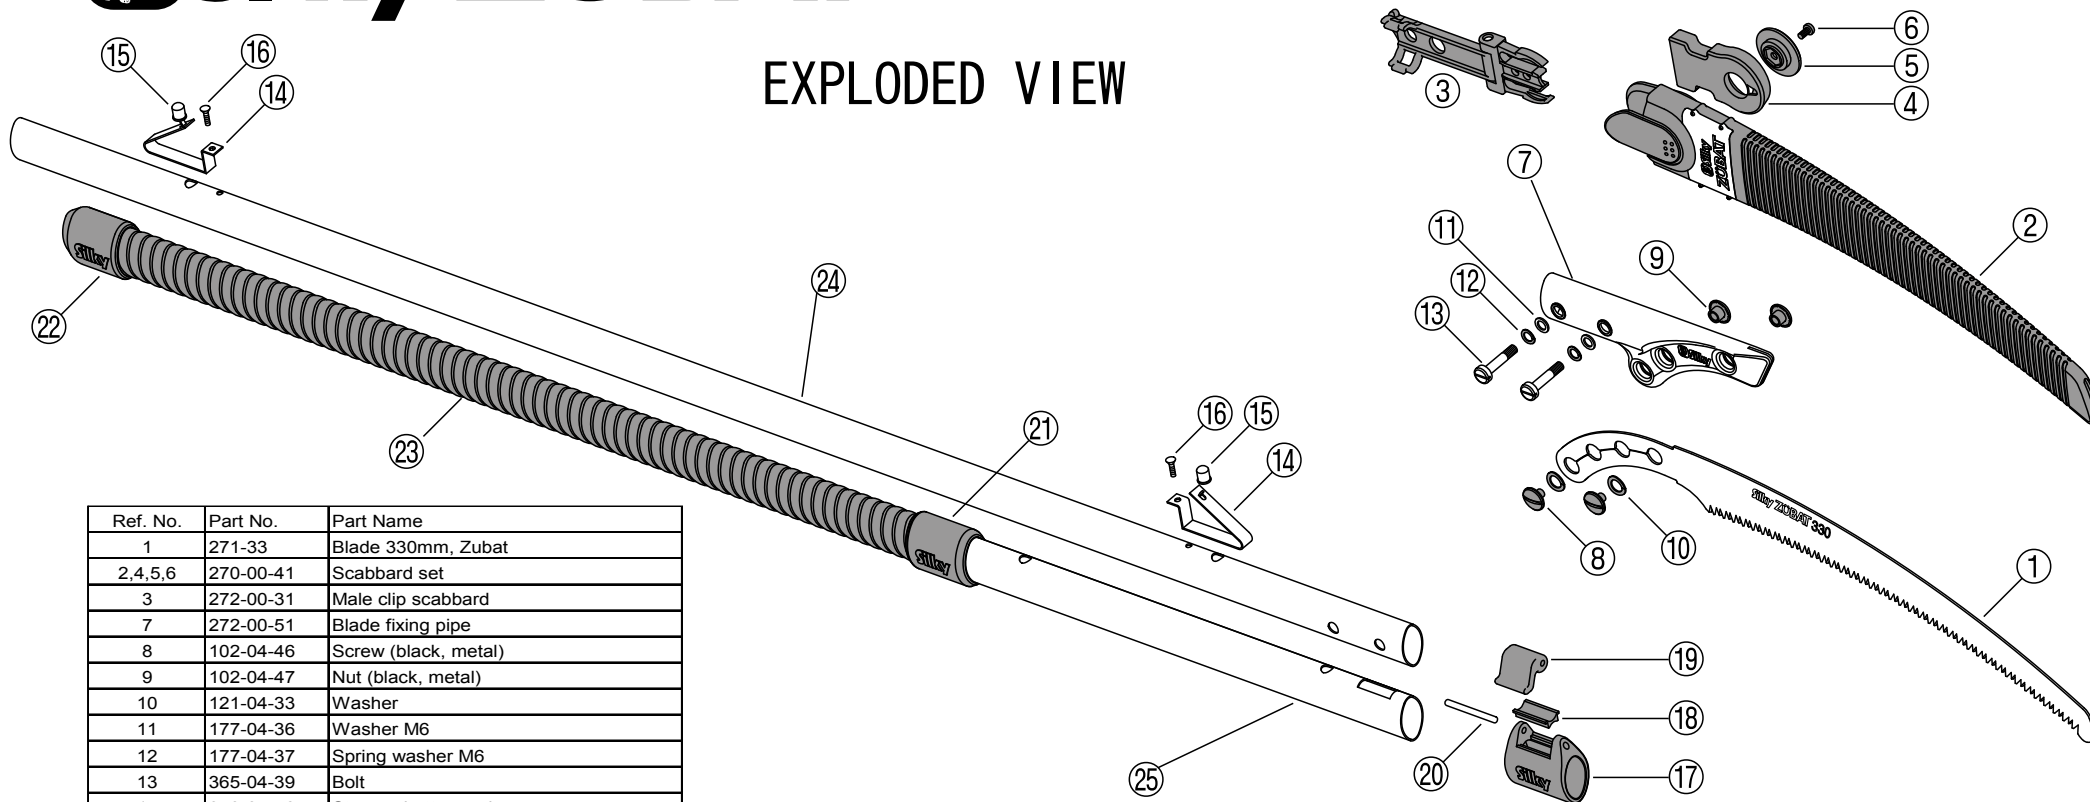

# **Silky ZÜBAT** POLE SAW

## EXPLODED VIEW

Ref. No.	Part No.	Part Name
1	271-33	Blade 330mm, Zubat
2,4,5,6	270-00-41	Scabbard set
3	272-00-31	Male clip scabbard
7	272-00-51	Blade fixing pipe
8	102-04-46	Screw (black, metal)
9	102-04-47	Nut (black, metal)
10	121-04-33	Washer
11	177-04-36	Washer M6
12	177-04-37	Spring washer M6
13	365-04-39	Bolt
14	370-04-76	Stopper button spring
15	365-04-38	Stopper button
16	370-04-77	Spring fixing bolt
17	234-04-05	Shacking-proof, cover
18	234-04-06	Shacking-proof, spacer
19	177-04-69	Shacking-proof, lever
20	177-04-78	Shacking-proof, rod pin
21	272-04-02	Rubber sleeve
22	272-04-03	Rubber sole
23	272-04-04	Rubber grip tape
24	272-00-22	Pole (S) 2700, Zubat 1200
	272-00-25	Pole (S) 3300, Zubat 1500
	272-00-28	Pole (S) 3900, Zubat 1800
25	272-00-23	Pole (L) 2700, Zubat 1200
	272-00-26	Pole (L) 3300, Zubat 1500
	272-00-29	Pole (L) 3900, Zubat 1800
8,9,10	272-01	Screw set (black, metal)
11,12,13	365-03	Bolt set D
17,18,19,20	234-00-51	Shaking proof stopper set