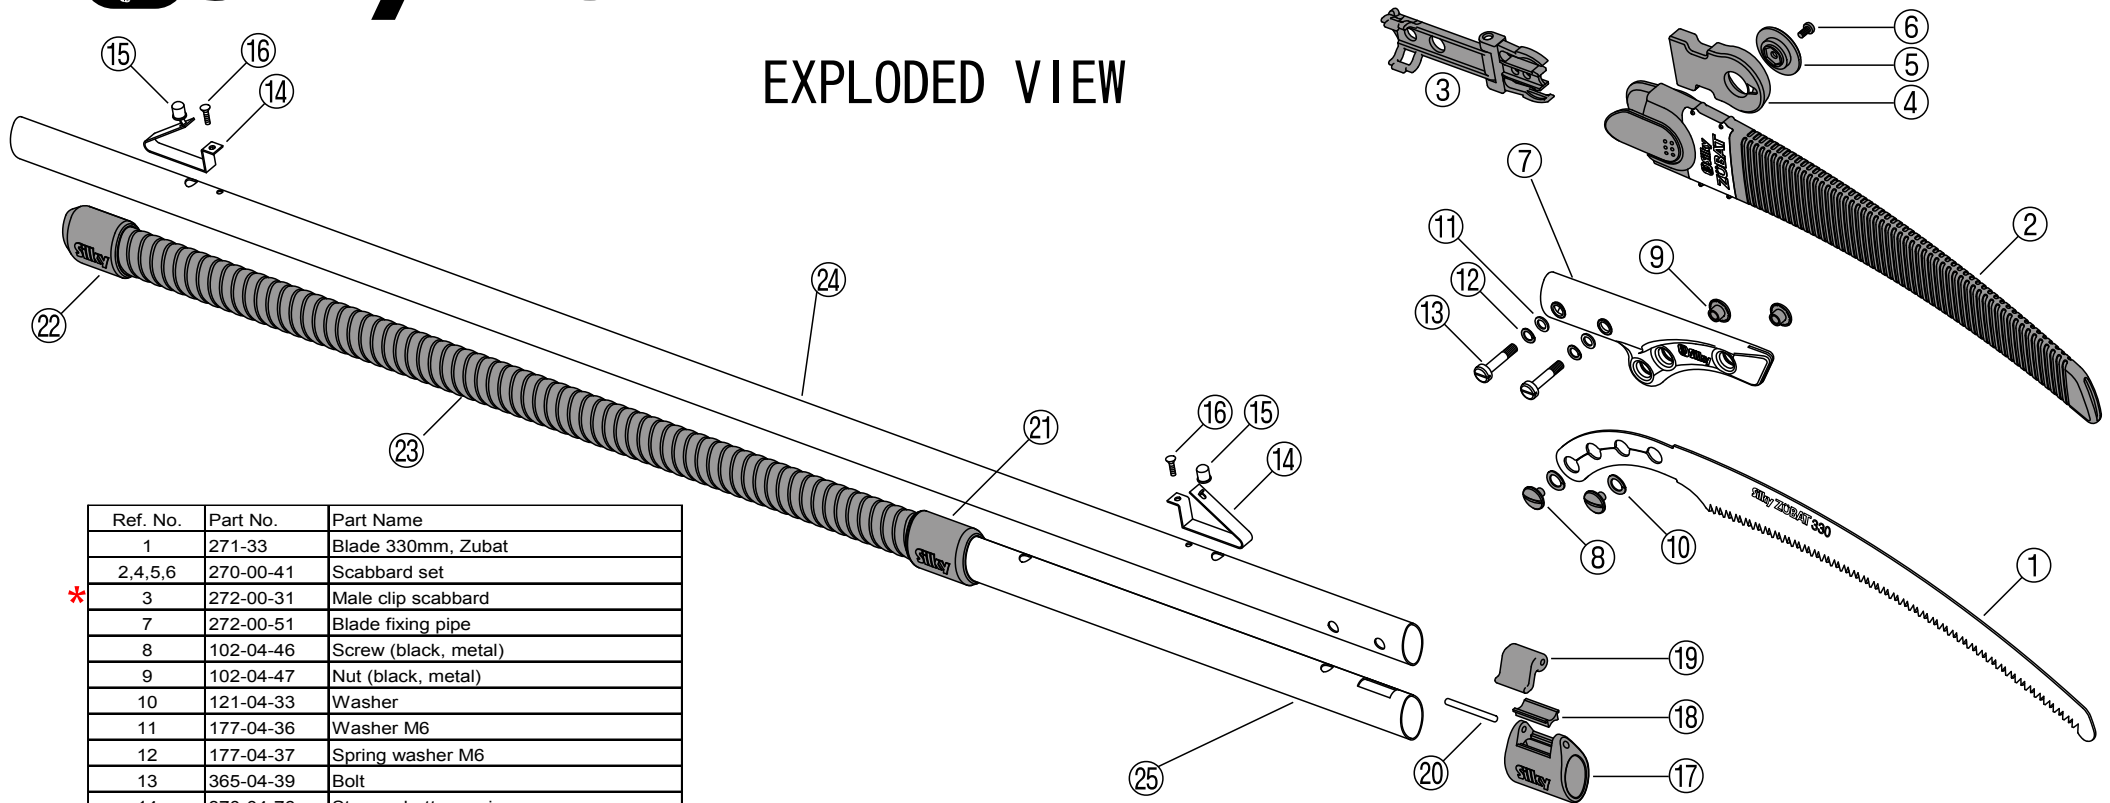

# **Silky ZÜBAT** POLE SAW

## EXPLODED VIEW

Ref. No.	Part No.	Part Name	
1	271-33	Blade 330mm, Zubat	
2,4,5,6	270-00-41	Scabbard set	
*	3	272-00-31	Male clip scabbard
7	272-00-51	Blade fixing pipe	
8	102-04-46	Screw (black, metal)	
9	102-04-47	Nut (black, metal)	
10	121-04-33	Washer	
11	177-04-36	Washer M6	
12	177-04-37	Spring washer M6	
13	365-04-39	Bolt	
14	370-04-76	Stopper button spring	
15	365-04-38	Stopper button	
16	370-04-77	Spring fixing bolt	
*	17	234-04-05	Shacking-proof, cover
*	18	234-04-06	Shacking-proof, spacer
*	19	177-04-69	Shacking-proof, lever
*	20	177-04-78	Shacking-proof, rod pin
*	21	272-04-02	Rubber sleeve
*	22	272-04-03	Rubber sole
*	23	272-04-04	Rubber grip tape
24	272-00-22	Pole (S) 2700, Zubat 1200	
	272-00-25	Pole (S) 3300, Zubat 1500	
	272-00-28	Pole (S) 3900, Zubat 1800	
25	272-00-23	Pole (L) 2700, Zubat 1200	
	272-00-26	Pole (L) 3300, Zubat 1500	
	272-00-29	Pole (L) 3900, Zubat 1800	
8,9,10	272-01	Screw set (black, metal)	
11,12,13	365-03	Bolt set D	
*	17,18,19,20	234-00-51	Shaking proof stopper set