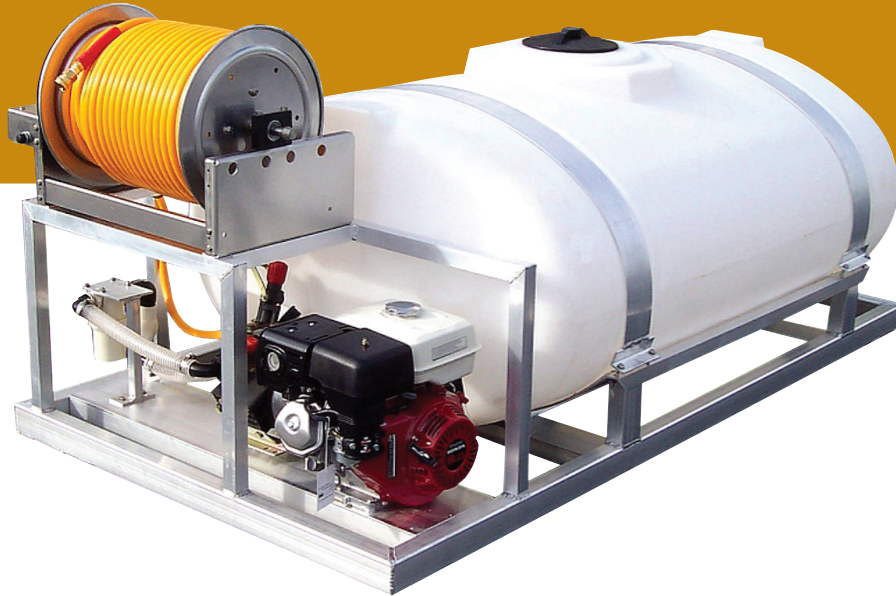

SHERRILLtree®
TREE GEAR. TREE PEOPLE.

COMMERCIAL SPRAY EQUIPMENT

300 & 400 Gallon Commercial Poly Skids

Sherrill Skid sprayers are as versatile as they are rugged. They are designed and built to provide years of trouble-free use with minimum maintenance. A SherrillTree pro-series skid sprayer makes an ideal unit for the commercial tree care operator and lawn maintenance professional.

STANDARD FEATURES:

- Chemical Resistant Polyethylene Tanks 5 Year UV Rated
- Large Fill-Well for Easy Access
- Corrosion Resistant T6061 Aluminum Frame – NEVER RUST™
- Remote Mounted Suction Strainer & Tank On/Off Valve
- All Fittings are Glass Reinforced Poly, Brass or Stainless Steel
- Long Life, Easy Start, Fuel Efficient Honda Engines
- Adjustable High Pressure Jet Agitation for Chemical Mixing
- Shock Resistant Liquid Filled Pressure Gauge
- Easy Access Frame for Maintenance & Service
- Over Sized Hose & Plumbing for Optimal Flow & Pressure

Customize your rig components.

Engine, Pump and Tank Options

ENGINE	PUMP	TANK	MODEL #
Honda GX 5.5 hp	K40 Diaphragm Pump (10 GPM, 550 PSI)	300	7S300LP-5
		400	7S400LP-5
GX 8 hp	K55 Diaphragm Pump (15 GPM, 550 PSI)	300	7S300LP-10
		400	7S400LP-10
GX 13 hp	K75 Diaphragm Pump (20 GPM, 700 PSI)	300	7S300LP-20
		400	7S400LP-20
GX 18 hp	K100 Diaphragm Pump (26 GPM, 700 PSI)	300	7S300LP-30
		400	7S400LP-30
GX 20 hp	K120 Diaphragm Pump (35 GPM, 700 PSI)	300	7S300LP-40
		400	7S400LP-40

Electric-Start option for engine, add an E to the model number (ex: 7S425P-20E) and \$255 to the price, includes battery, wiring and storage box.

Hose & Reel Options

LENGTH	SIZE	REEL	MODEL #
200'	1/2" ID Spray Hose	Manual	32
		Electric	42
300'	3/4" ID Spray Hose	Electric	52
	1/2" ID Spray Hose	Manual	34
		Electric	44
	3/4" ID Spray Hose	Electric	54