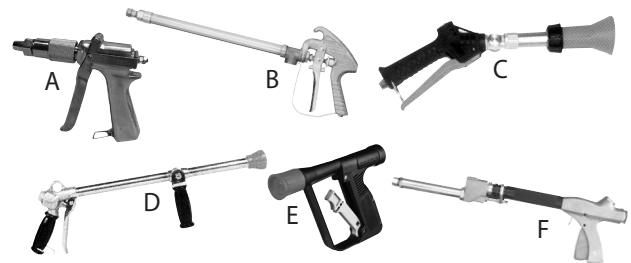

SHERRILLtree®
TREE GEAR. TREE PEOPLE.

COMMERCIAL SPRAY EQUIPMENT

300 & 400 Gallon Commercial Poly Skids

Sherrill Skid sprayers are as versatile as they are rugged. They are designed and built to provide years of trouble-free use with minimum maintenance. A SherrillTree pro-series skid sprayer makes an ideal unit for the commercial tree care operator and lawn maintenance professional.

STANDARD FEATURES:

- Chemical Resistant Polyethylene Tanks 5 Year UV Rated
- Large Fill-Well for Easy Access
- Corrosion Resistant T6061 Aluminum Frame – NEVER RUST™
- Remote Mounted Suction Strainer & Tank On/Off Valve
- All Fittings are Glass Reinforced Poly, Brass or Stainless Steel
- Long Life, Easy Start, Fuel Efficient Honda Engines
- Adjustable High Pressure Jet Agitation for Chemical Mixing
- Shock Resistant Liquid Filled Pressure Gauge
- Easy Access Frame for Maintenance & Service
- Over Sized Hose & Plumbing for Optimal Flow & Pressure

Electric-Start option for engine, add an E to the model number (ex: 7S425P-20E) and \$255 to the price, includes battery, wiring and storage box.

Hose & Reel Options

LENGTH	SIZE	REEL	MODEL #
200'	1/2" ID Spray Hose	Manual	32
		Electric	42
300'	3/4" ID Spray Hose	Electric	52
	1/2" ID Spray Hose	Manual	34
		Electric	44
	3/4" ID Spray Hose	Electric	54

Includes mounting, hose and quick couplers. "ID" = Inside Diameter

Spray Gun Options

DESCRIPTION	
Pro-Series Trigger Gun	A
Tee-Jet Trigger Spray Gun	B
Turbo Shrub Gun	C
Turbine Tree Gun	D
Lawn Spray Gun	E
FMC 785 Tree Gun	F