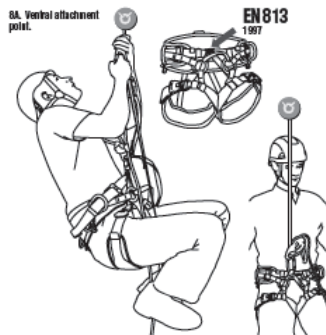

## SEQUOIA SRT

Comfortable and ventilated arborist saddle for both traditional and single rope climbing technique

new products 2008

- Attachment for chest ascender strap
- Twin-webbing construction technology
- Suspension bridges available in 25, 30 & 35 cm
- Waist attachment for chest ascender & descender
- 7 CARITOOL slots
- Height-adjustment strap for gated rings
- Rings that open for quick bridge alterations
- FAST quick connect buckles on leg straps
- Wide leg straps contact surface area

The SEQUOIA STR saddle is designed to be used for both traditional as well as for single rope climbing techniques. This saddle includes a waist connection point at the front of the saddles as well as a shoulder strap connection point at the rear of the saddle to accommodate a CROLL + SECUR + DELTA chest ascender assembly. The waist connection point can also be used to connect a descent control device.

### Features:

- The wide waist belt and leg straps of the new SEQUOIA SRT arborist saddles are designed to provide comfort, support and ventilation during long days of extended periods of hanging in trees. The twin webbing construction of the waist belt includes stiffeners, perforated padding and mesh fabric that offers a impressive balance between excellent support and breathability. It's narrowing side design reduces rib constraint. The waist belt contoured lateral attachment points are positioned for easy access.

- Rugged yet lightweight materials and construction provide excellent durability at 1.46 Kg in weight.
- Gated positioning Rings can be opened to allow for easy replacement of suspension bridges, insertions of swivels and triangulation adjustment of these rings.
- Waist belt comes with a multitude of tool attachment points: 5 gear loops, two side plastic rings to attach hand saws, 7 webbing slots to accept 4 small and 3 large CARITOOL tool holders.
- Waist attachment point for chest ascender and descent control device.